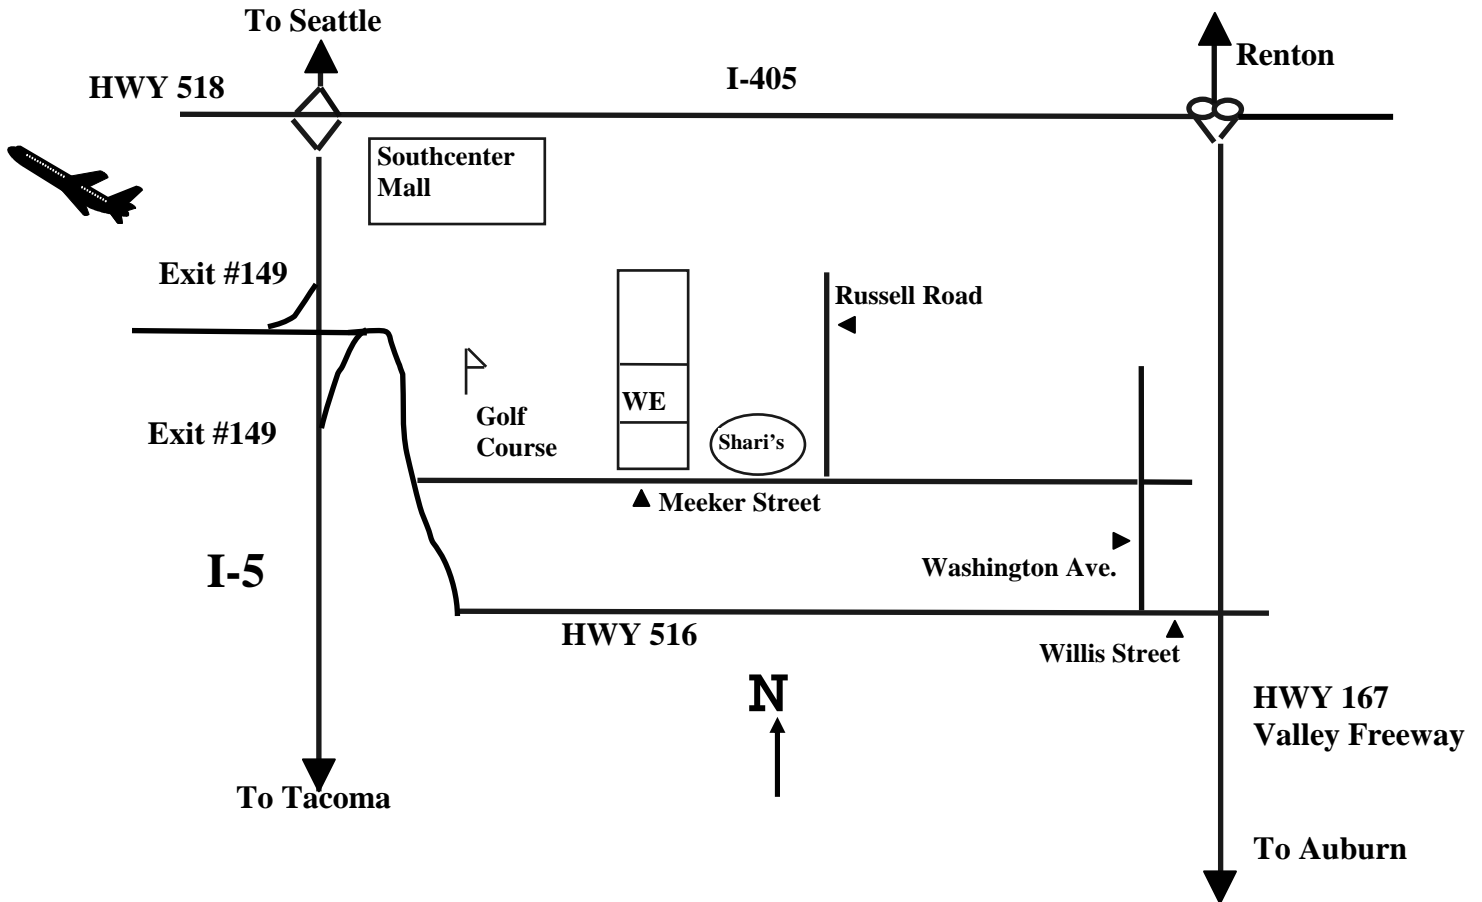

WASHINGTON EMPLOYERS
Russell Road and Meeker Street
24437 Russell Road, Suite 110
Kent, WA 98032
(206) 329-1120

From I-5 Southbound, take Exit #149 (the Kent/Des Moines exit). Go East for 1-1/2 miles to the stop light at Meeker. Turn left and go 1/2 mile just past the golf course and clubhouse on the left. Turn left in front of Shari's restaurant. Washington Employers is in the "Plaza By The Green" complex next to Shari's Restaurant. (From the Kent Park and Ride near I-5, take bus number 183.)

From I-5 Northbound, take Exit #149 (WA-516 exit towards Kent). Go East for approximately 1-1/2 miles to the stop light at Meeker. Turn left and go 1/2 mile just past the golf course and clubhouse on the left. Turn left in front of Shari's restaurant. Washington Employers is in the "Plaza By The Green" complex next to Shari's Restaurant. (From the Kent Park and Ride near I-5, take bus number 183.)

From Highway 167, (the Valley Freeway) take the Hwy 516 Des Moines Willis Street exit. Go west on Willis Street to Washington Ave. and turn right. Continue on Washington Ave. and turn left on Meeker and proceed .6 mile to Russell Road. Washington Employers in the "Plaza By The Green" complex next to Shari's Restaurant.